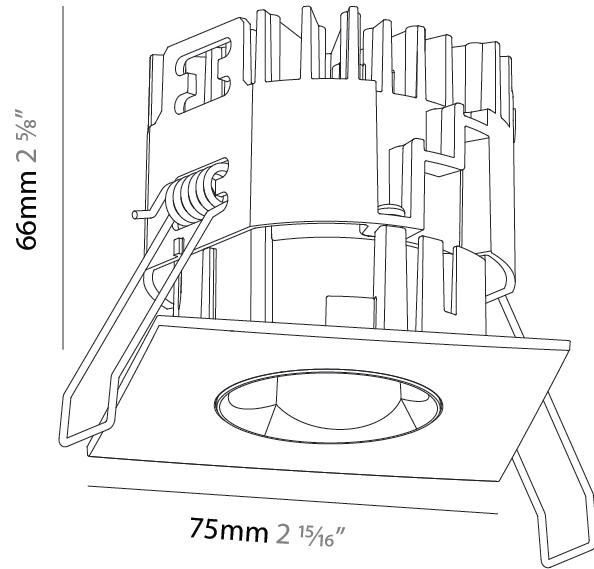

PHYSICAL

Aperture Sizes - Downlights: 1"
Shape: Square
Length (mm): 75
Length (in): 2 ¹⁵/₁₆"
Width (mm): 75
Width (in): 2 ¹⁵/₁₆"
Height (mm): 65
Height (in): 2 ⁹/₁₆"
Ceiling Thickness (mm): 1 - 25
Ceiling Thickness (in): 1/16 - 1 3/16
Min. Recessing Depth (mm): 70
Min. Recessing Depth (in): 2 ³/₄"
Weight (kg): 0.209
Diffuser: Lens Pack - No Lens / Opal / Linear Spread Lens / Honeycomb / Spread Lens
Fixture Finish: SSR / BKV / CWI / CRY / HAB / UFT / ITA / RUA / FTG / MYG / LOD / PUS / FRO / FUP / KIA / POP / BLS / SPG / MEY / GOH / CHC / COM / ABZ / JAG / OBR / MOS / ROR
Fixture Material: Aluminum Die Cast
Cut-out Measurements: D. 68mm / 2 11/16"

ELECTRICAL

Lamp Type: LED (Zhaga Standard)
Input Wattage (W): 15
Total Output Wattage (W): 13.6
Dimming: Tri-Mode (Non-Dimming and Phase Dimming (120Vac only) and 0-10V Dimming)
Driver Included: No
Driver Location: Recessed Housing
Driver Type: Constant Current - Universal
Driver Class: Class 2
Input Voltage (V): 120 - 277
Constant Current (MA): 350

LED

Number of LEDs: 1
Color Temperature (°K): 2700 / 3000 / 3500 / 4000
Max. Delivered Lumen (lm): 1295 / 1377 / 1442 / 1455
Nominal Lumen (lm): 1566 / 1665 / 1743 / 1759
CRI: >90 CRI
Lamp Life (hrs): 50000

OPTICAL

Reflector°: 34

RATINGS AND CERTIFICATIONS

Certified By: Certified for North American Standards
IP rating: IP20