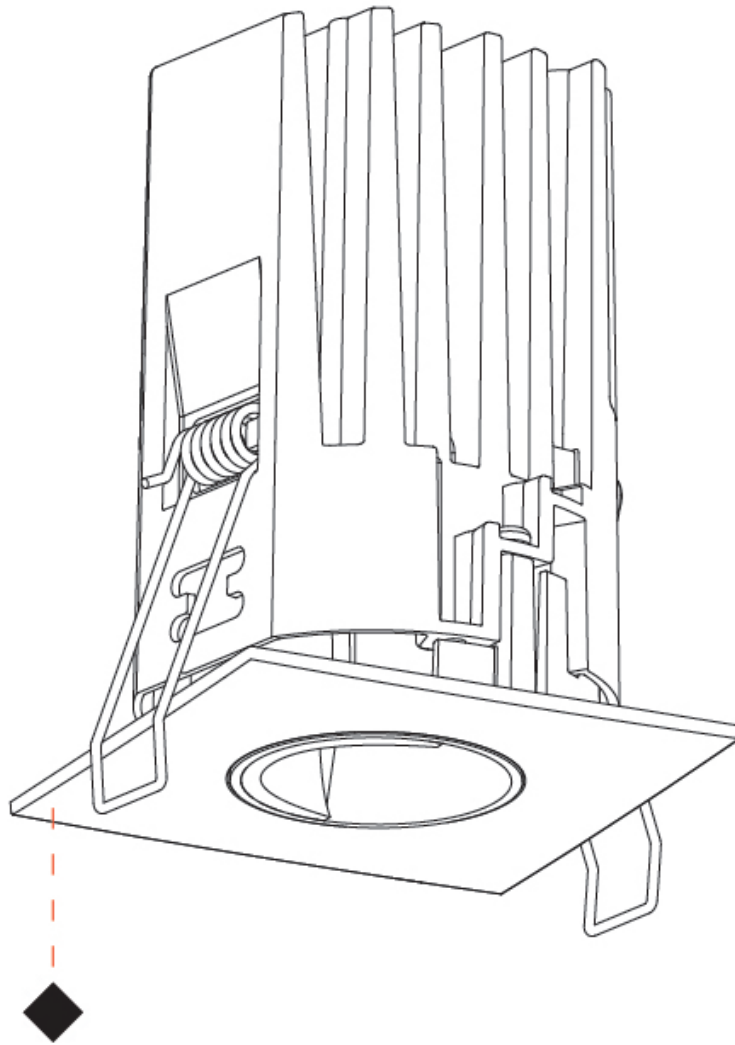

OIKO PRO SQUARE WALLWASH RECESSED

A35968-

PROJECT _____

TYPE _____

SPECIFIER _____

QUANTITY _____

DATE _____

A