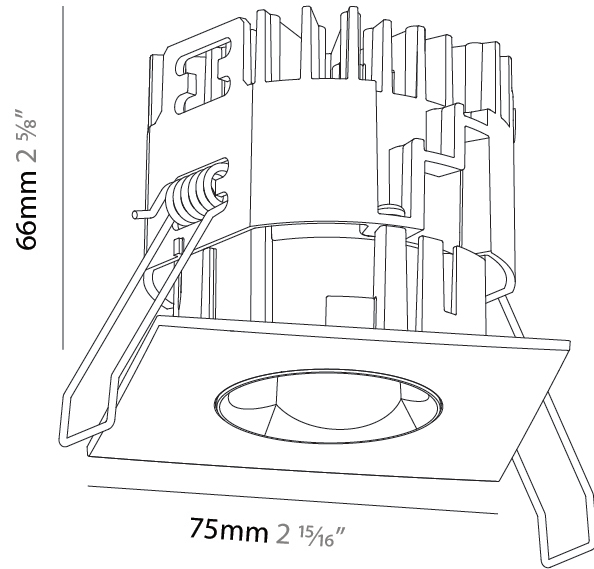

PHYSICAL

Aperture Sizes - Downlights: 1"
Shape: Square
Length (mm): 75
Length (in): 2 ¹⁵/₁₆"
Width (mm): 75
Width (in): 2 ¹⁵/₁₆"
Height (mm): 65
Height (in): 2 ⁹/₁₆"
Ceiling Thickness (mm): 1 - 25
Ceiling Thickness (in): 1/16 - 1 3/16
Min. Recessing Depth (mm): 70
Min. Recessing Depth (in): 2 ³/₄"
Weight (kg): 0.209
Diffuser: Lens Pack - No Lens / Opal / Linear Spread Lens / Honeycomb / Spread Lens
Fixture Finish: SSR / BKV / CWI / CRY / HAB / UFT / ITA / RUA / FTG / MYG / LOD / PUS / FRO / FUP / KIA / POP / BLS / SPG / MEY / GOH / CHC / COM / ABZ / JAG / OBR / MOS / ROR
Fixture Material: Aluminum Die Cast
Cut-out Measurements: D. 68mm / 2 11/16"

ELECTRICAL

Lamp Type: LED (Zhaga Standard)
Input Wattage (W): 16
Total Output Wattage (W): 14.6
Dimming: Tri-Mode (Non-Dimming and Phase Dimming (120Vac only) and 0-10V Dimming)
Driver Included: No
Driver Location: Remote
Driver Type: Constant Current - Universal
Driver Class: Class 2
Input Voltage (V): 120 - 277
Constant Current (MA): 350

LED

Number of LEDs: 1
Color Temperature (°K): 2700 / 3000 / 3500 / 4000
Max. Delivered Lumen (lm): 1067 / 1150 / 1217 / 1220
Nominal Lumen (lm): 1393 / 1501 / 1589 / 1592
CRI: >90 CRI
Lamp Life (hrs): 50000

OPTICAL

Reflector°: 14

RATINGS AND CERTIFICATIONS

Certified By: Certified for North American Standards
IP rating: IP44

PROJECT
TYPE
SPECIFIER
QUANTITY
DATE