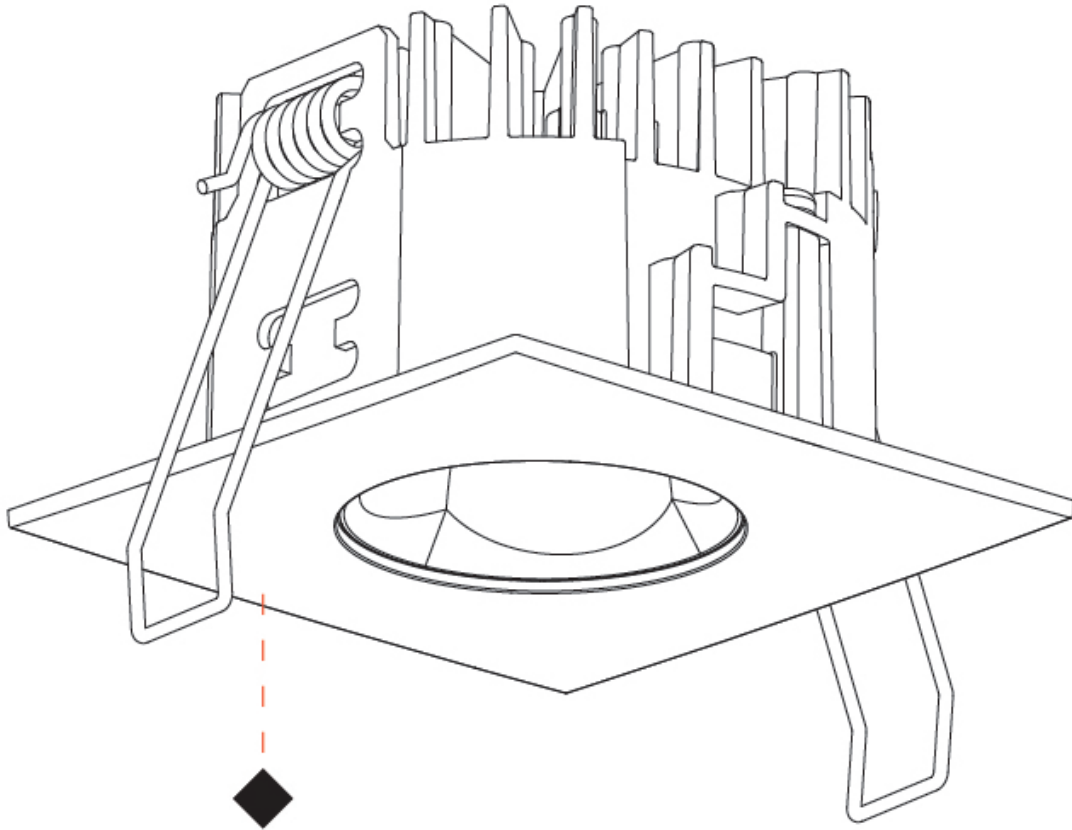

OIKO PRO SQUARE FIXED RECESSED

A35957-

PROJECT	_____
TYPE	_____
SPECIFIER	_____
QUANTITY	_____
DATE	_____

A