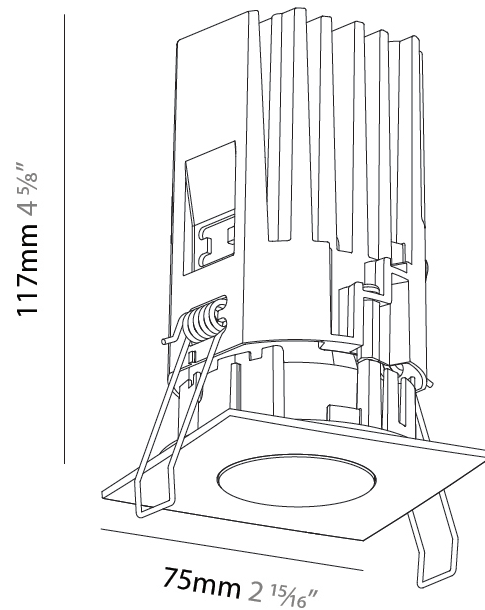

PHYSICAL

Aperture Sizes - Downlights: 1"
Shape: Square
Length (mm): 75
Length (in): 2 ¹⁵/₁₆"
Width (mm): 75
Width (in): 2 ¹⁵/₁₆"
Height (mm): 117
Height (in): 4 ⁵/₈"
Ceiling Thickness (mm): 1 - 25
Ceiling Thickness (in): 1/16 - 1 3/16
Min. Recessing Depth (mm): 125
Min. Recessing Depth (in): 4 ¹⁵/₁₆"
Weight (kg): 0.351
Diffuser: Lens Pack - No Lens / Opal / Linear Spread Lens / Honeycomb / Spread Lens
Fixture Finish: SSR / BKV / CWI / CRY / HAB / UFT / ITA / RUA / FTG / MYG / LOD / PUS / FRO / FUP / KIA / POP / BLS / SPG / MEY / GOH / CHC / COM / ABZ / JAG / OBR / MOS / ROR
Fixture Material: Aluminum Die Cast
Cut-out Measurements: D. 68mm / 2 11/16"

ELECTRICAL

Lamp Type: LED (Zhaga Standard)
Input Wattage (W): 23.5
Total Output Wattage (W): 21.9
Dimming: Tri-Mode (Non-Dimming and Phase Dimming (120Vac only) and 0-10V Dimming)
Driver Included: No
Driver Location: Recessed Housing
Driver Type: Constant Current - Universal
Driver Class: Class 2
Input Voltage (V): 120 - 277
Constant Current (MA): 600

LED

Number of LEDs: 1
Color Temperature (°K): 2700 / 3000 / 3500 / 4000
Max. Delivered Lumen (lm): 1873 / 1939 / 2030 / 2049
Nominal Lumen (lm): 2341 / 2424 / 2537 / 2561
CRI: >90 CRI
Lamp Life (hrs): 50000

OPTICAL

Beam Angle: 36

RATINGS AND CERTIFICATIONS

Certified By: Certified for North American Standards
IP rating: IP20