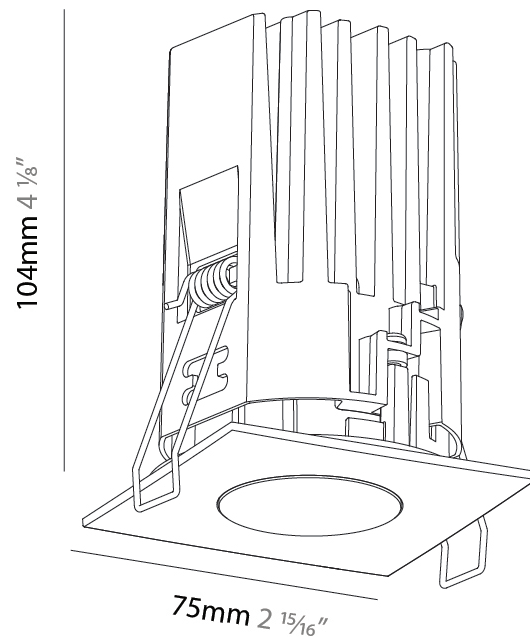

PHYSICAL

Aperture Sizes - Downlights: 1"
Shape: Square
Length (mm): 75
Length (in): 2 ¹⁵/₁₆"
Width (mm): 75
Width (in): 2 ¹⁵/₁₆"
Height (mm): 104
Height (in): 4 ¹/₈"
Ceiling Thickness (mm): 1 - 25
Ceiling Thickness (in): 1/16 - 1 3/16
Min. Recessing Depth (mm): 110
Min. Recessing Depth (in): 4 ¹⁵/₁₆"
Weight (kg): 0.351
Diffuser: Lens Pack - No Lens / Opal / Linear Spread Lens / Honeycomb / Spread Lens
Fixture Finish: SSR / BKV / CWI / CRY / HAB / UFT / ITA / RUA / FTG / MYG / LOD / PUS / FRO / FUP / KIA / POP / BLS / SPG / MEY / GOH / CHC / COM / ABZ / JAG / OBR / MOS / ROR
Fixture Material: Aluminum Die Cast
Cut-out Measurements: D. 68mm / 2 11/16"

ELECTRICAL

Lamp Type: LED (Zhaga Standard)
Input Wattage (W): 23.5
Total Output Wattage (W): 21.9
Dimming: Tri-Mode (Non-Dimming and Phase Dimming (120Vac only) and 0-10V Dimming)
Driver Included: No
Driver Location: Recessed Housing
Driver Type: Constant Current - Universal
Driver Class: Class 2
Input Voltage (V): 120 - 277
Constant Current (MA): 600

LED

Number of LEDs: 1
Color Temperature (°K): 2700 / 3000 / 3500 / 4000
Max. Delivered Lumen (lm): 1957 / 2027 / 2121 / 2141
Nominal Lumen (lm): 2341 / 2424 / 2537 / 2561
CRI: >90 CRI
Lamp Life (hrs): 50000

OPTICAL

Beam Angle: 50

RATINGS AND CERTIFICATIONS

Certified By: Certified for North American Standards
IP rating: IP20