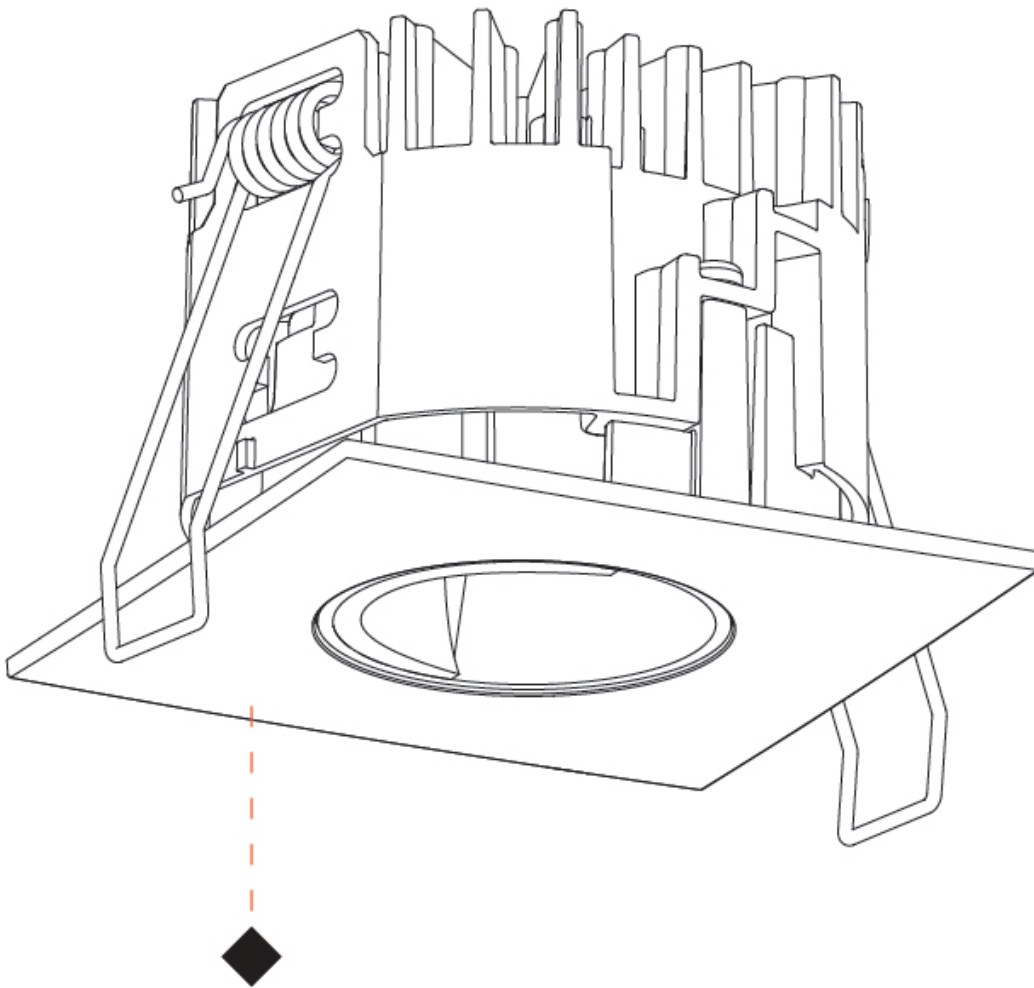

OIKO PRO SQUARE WALLWASH RECESSED

A35964-

PROJECT	_____
TYPE	_____
SPECIFIER	_____
QUANTITY	_____
DATE	_____

A