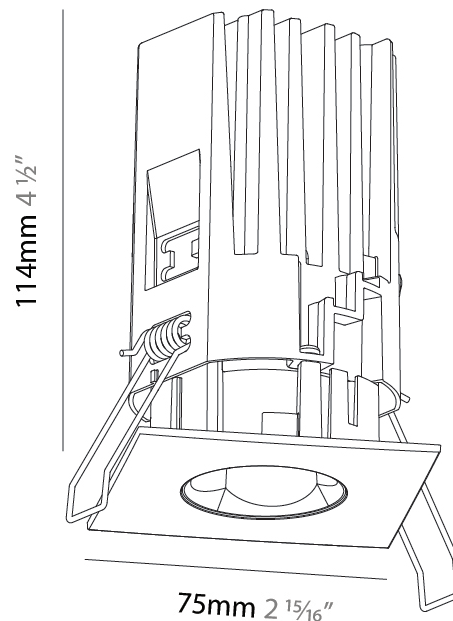

PHYSICAL

Aperture Sizes - Downlights: 1"
Shape: Square
Length (mm): 75
Length (in): 2 ¹⁵/₁₆
Width (mm): 75
Width (in): 2 ¹⁵/₁₆
Height (mm): 114
Height (in): 4 ¹/₂
Ceiling Thickness (mm): 1 - 25
Ceiling Thickness (in): 1/16 - 1 3/16
Min. Recessing Depth (mm): 120
Min. Recessing Depth (in): 4 ³/₄
Weight (kg): 0.357
Diffuser: Lens Pack - No Lens / Opal / Linear Spread Lens / Honeycomb / Spread Lens
Fixture Finish: SSR / BKV / CWI / CRY / HAB / UFT / ITA / RUA / FTG / MYG / LOD / PUS / FRO / FUP / KIA / POP / BLS / SPG / MEY / GOH / CHC / COM / ABZ / JAG / OBR / MOS / ROR
Fixture Material: Aluminum Die Cast
Cut-out Measurements: D. 68mm / 2 11/16"

ELECTRICAL

Lamp Type: LED (Zhaga Standard)
Input Wattage (W): 23.5
Total Output Wattage (W): 21.9
Dimming: Tri-Mode (Non-Dimming and Phase Dimming (120Vac only) and 0-10V Dimming)
Driver Included: No
Driver Location: Recessed Housing
Driver Type: Constant Current - Universal
Driver Class: Class 2
Input Voltage (V): 120 - 277
Constant Current (MA): 600

LED

Number of LEDs: 1
Color Temperature (°K): 2700 / 3000 / 3500 / 4000
Max. Delivered Lumen (lm): 1936 / 2005 / 2098 / 2118
Nominal Lumen (lm): 1936 / 2424 / 2537 / 2561
CRI: >90 CRI
Lamp Life (hrs): 50000

OPTICAL

Beam Angle: 34

RATINGS AND CERTIFICATIONS

Certified By: Certified for North American Standards
IP rating: IP20