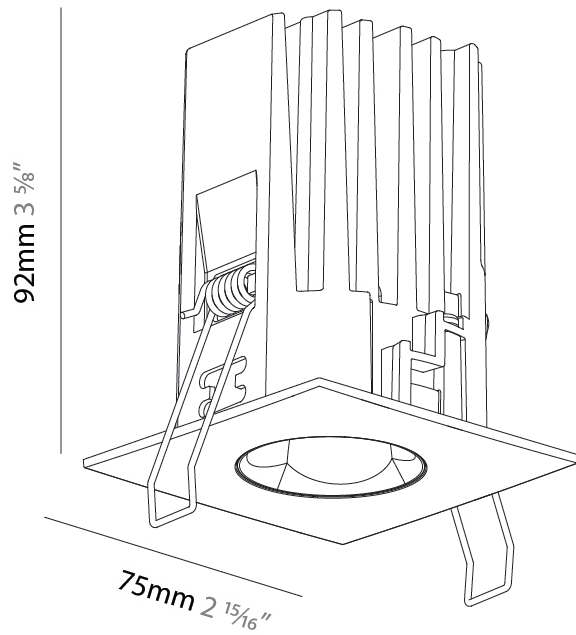

PHYSICAL

Aperture Sizes - Downlights: 1"
Shape: Square
Length (mm): 75
Length (in): 2 ¹⁵/₁₆"
Width (mm): 75
Width (in): 2 ¹⁵/₁₆"
Height (mm): 92
Height (in): 3 ⁵/₈"
Ceiling Thickness (mm): 1 - 25
Ceiling Thickness (in): 1/16 - 1 3/16
Min. Recessing Depth (mm): 100
Min. Recessing Depth (in): 3 ¹⁵/₁₆"
Weight (kg): 0.351
Diffuser: Lens Pack - No Lens / Opal / Linear Spread Lens / Honeycomb / Spread Lens
Fixture Finish: SSR / BKV / CWI / CRY / HAB / UFT / ITA / RUA / FTG / MYG / LOD / PUS / FRO / FUP / KIA / POP / BLS / SPG / MEY / GOH / CHC / COM / ABZ / JAG / OBR / MOS / ROR
Fixture Material: Aluminum Die Cast
Cut-out Measurements: D. 68mm / 2 11/16"

ELECTRICAL

Lamp Type: LED (Zhaga Standard)
Input Wattage (W): 23.5
Total Output Wattage (W): 21.9
Dimming: Tri-Mode (Non-Dimming and Phase Dimming (120Vac only) and 0-10V Dimming)
Driver Included: No
Driver Location: Recessed Housing
Driver Type: Constant Current - Universal
Driver Class: Class 2
Input Voltage (V): 120 - 277
Constant Current (MA): 600

LED

Number of LEDs: 1
Color Temperature (°K): 2700 / 3000 / 3500 / 4000
Max. Delivered Lumen (lm): 2189 / 2267 / 2372 / 2394
Nominal Lumen (lm): 2341 / 2424 / 2537 / 2561
CRI: >90 CRI
Lamp Life (hrs): 50000

OPTICAL

Beam Angle: 60

RATINGS AND CERTIFICATIONS

Certified By: Certified for North American Standards
IP rating: IP20