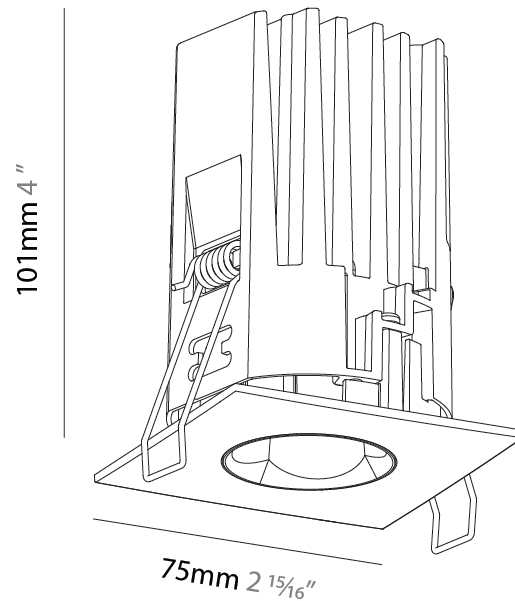

PHYSICAL

Aperture Sizes - Downlights: 1"
Shape: Square
Length (mm): 75
Length (in): 2 ¹⁵/₁₆
Width (mm): 75
Width (in): 2 ¹⁵/₁₆
Height (mm): 101
Height (in): 4
Ceiling Thickness (mm): 1 - 25
Ceiling Thickness (in): 1/16 - 1 3/16
Min. Recessing Depth (mm): 104
Min. Recessing Depth (in): 4 ¹/₆
Weight (kg): 0.354
Diffuser: Lens Pack - No Lens / Opal / Linear Spread Lens / Honeycomb / Spread Lens
Fixture Finish: SSR / BKV / CWI / CRY / HAB / UFT / ITA / RUA / FTG / MYG / LOD / PUS / FRO / FUP / KIA / POP / BLS / SPG / MEY / GOH / CHC / COM / ABZ / JAG / OBR / MOS / ROR
Fixture Material: Aluminum Die Cast
Cut-out Measurements: D. 68mm / 2 11/16"

ELECTRICAL

Lamp Type: LED (Zhaga Standard)
Input Wattage (W): 23.5
Total Output Wattage (W): 21.9
Dimming: Tri-Mode (Non-Dimming and Phase Dimming (120Vac only) and 0-10V Dimming)
Driver Included: No
Driver Location: Recessed Housing
Driver Type: Constant Current - Universal
Driver Class: Class 2
Input Voltage (V): 120 - 277
Constant Current (MA): 600

LED

Number of LEDs: 1
Color Temperature (°K): 2700 / 3000 / 3500 / 4000
Max. Delivered Lumen (lm): 2055 / 2128 / 2228 / 2248
Nominal Lumen (lm): 2341 / 2424 / 2537 / 2561
CRI: >90 CRI
Lamp Life (hrs): 50000

OPTICAL

Beam Angle: 50

RATINGS AND CERTIFICATIONS

Certified By: Certified for North American Standards
IP rating: IP20