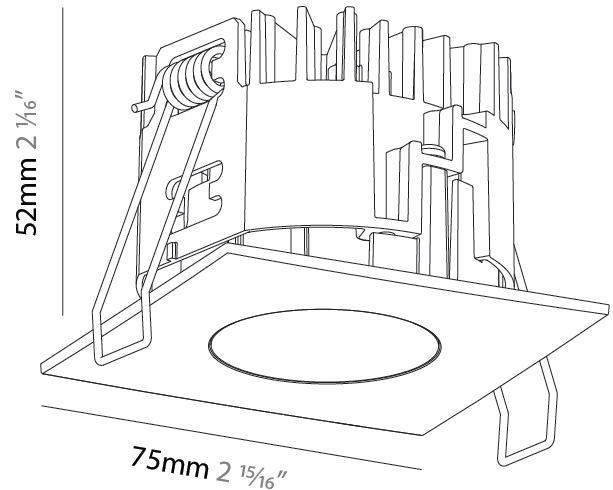

PHYSICAL

Aperture Sizes - Downlights: 1"
Shape: Square
Length (mm): 75
Length (in): 2 ¹⁵/₁₆"
Width (mm): 75
Width (in): 2 ¹⁵/₁₆"
Height (mm): 51
Height (in): 2
Ceiling Thickness (mm): 1 - 25
Ceiling Thickness (in): 1/16 - 1 3/16
Min. Recessing Depth (mm): 55
Min. Recessing Depth (in): 2 ³/₁₆"
Weight (kg): 0.179
Diffuser: Lens Pack - No Lens / Opal / Linear Spread Lens / Honeycomb / Spread Lens
Fixture Finish: SSR / BKV / CWI / CRY / HAB / UFT / ITA / RUA / FTG / MYG / LOD / PUS / FRO / FUP / KIA / POP / BLS / SPG / MEY / GOH / CHC / COM / ABZ / JAG / OBR / MOS / ROR
Fixture Material: Aluminum Die Cast
Cut-out Measurements: D. 68mm / 2 11/16"

ELECTRICAL

Lamp Type: LED (Zhaga Standard)
Input Wattage (W): 15
Total Output Wattage (W): 13.6
Dimming: Tri-Mode (Non-Dimming and Phase Dimming (120Vac only) and 0-10V Dimming)
Driver Included: No
Driver Location: Recessed Housing
Driver Type: Constant Current - Universal
Driver Class: Class 2
Input Voltage (V): 120 - 277
Constant Current (MA): 350

LED

Number of LEDs: 1
Color Temperature (°K): 2700 / 3000 / 3500 / 4000
Max. Delivered Lumen (lm): 1375 / 1462 / 1531 / 1545
Nominal Lumen (lm): 1566 / 1665 / 1743 / 1759
CRI: >90 CRI
Lamp Life (hrs): 50000

OPTICAL

Reflector°: 50

RATINGS AND CERTIFICATIONS

Certified By: Certified for North American Standards
IP rating: IP20