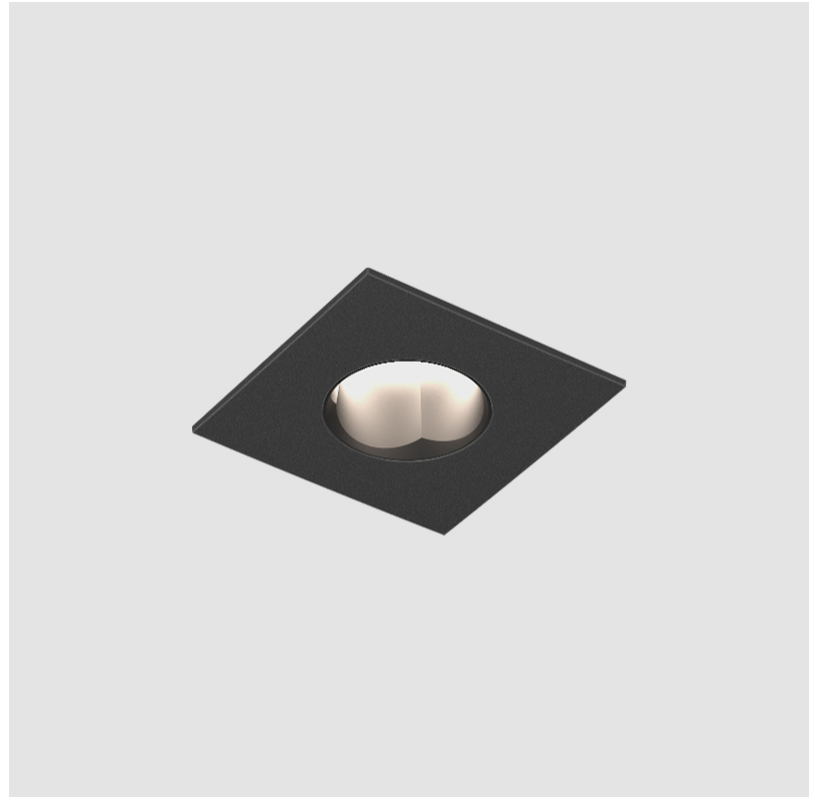

PHYSICAL

Aperture Sizes - Downlights: 1"
Shape: Square
Length (mm): 75
Length (in): 2 ¹⁵/₁₆"
Width (mm): 75
Width (in): 2 ¹⁵/₁₆"
Height (mm): 65
Height (in): 2 ⁹/₁₆"
Ceiling Thickness (mm): 1 - 25
Ceiling Thickness (in): 1/16 - 1 3/16
Min. Recessing Depth (mm): 70
Min. Recessing Depth (in): 2 ³/₄"
Weight (kg): 0.209
Diffuser: Lens Pack - No Lens / Opal / Linear Spread Lens / Honeycomb / Spread Lens
Fixture Finish: SSR / BKV / CWI / CRY / HAB / UFT / ITA / RUA / FTG / MYG / LOD / PUS / FRO / FUP / KIA / POP / BLS / SPG / MEY / GOH / CHC / COM / ABZ / JAG / OBR / MOS / ROR
Fixture Material: Aluminum Die Cast
Cut-out Measurements: D. 68mm / 2 11/16"

ELECTRICAL

Lamp Type: LED (Zhaga Standard)
Input Wattage (W): 15
Total Output Wattage (W): 13.6
Dimming: Tri-Mode (Non-Dimming and Phase Dimming (120Vac only) and 0-10V Dimming)
Driver Included: No
Driver Location: Recessed Housing
Driver Type: Constant Current - Universal
Driver Class: Class 2
Input Voltage (V): 120 - 277
Constant Current (MA): 350

LED

Number of LEDs: 1
Color Temperature (°K): 2700 / 3000 / 3500 / 4000
Max. Delivered Lumen (lm): 1295 / 1377 / 1442 / 1455
Nominal Lumen (lm): 1566 / 1665 / 1743 / 1759
CRI: >90 CRI
Lamp Life (hrs): 50000

OPTICAL

Reflector°: 34

RATINGS AND CERTIFICATIONS

Certified By: Certified for North American Standards
IP rating: IP20