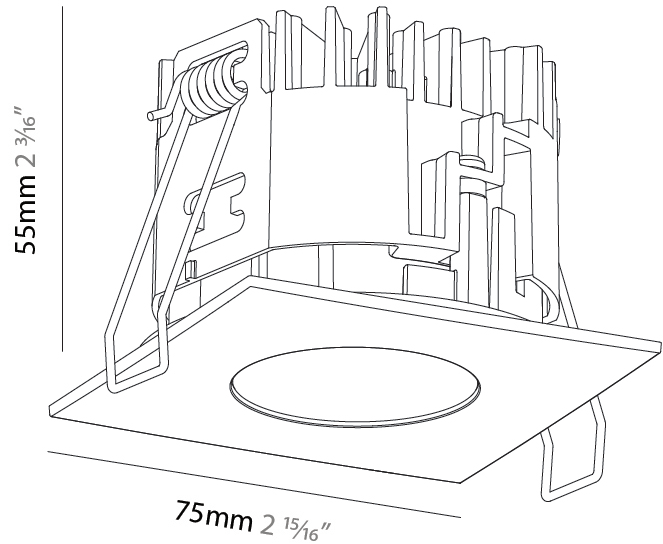

PHYSICAL

Aperture Sizes - Downlights: 1"
Shape: Square
Length (mm): 75
Length (in): 2 ¹⁵/₁₆"
Width (mm): 75
Width (in): 2 ¹⁵/₁₆"
Height (mm): 55
Height (in): 2 ¹/₆"
Ceiling Thickness (mm): 1 - 25
Ceiling Thickness (in): 1/16 - 1 3/16
Min. Recessing Depth (mm): 70
Min. Recessing Depth (in): 2 ³/₄"
Weight (kg): 0.209
Diffuser: Lens Pack - No Lens / Opal / Linear Spread Lens / Honeycomb / Spread Lens
Fixture Finish: SSR / BKV / CWI / CRY / HAB / UFT / ITA / RUA / FTG / MYG / LOD / PUS / FRO / FUP / KIA / POP / BLS / SPG / MEY / GOH / CHC / COM / ABZ / JAG / OBR / MOS / ROR
Fixture Material: Aluminum Die Cast
Cut-out Measurements: D. 68mm / 2 11/16"

ELECTRICAL

Lamp Type: LED (Zhaga Standard)
Input Wattage (W): 15
Total Output Wattage (W): 14.6
Dimming: Tri-Mode (Non-Dimming and Phase Dimming (120Vac only) and 0-10V Dimming)
Driver Included: Yes
Driver Location: Remote
Driver Type: Constant Current - Universal
Driver Class: Class 2
Input Voltage (V): 120 - 277
Constant Current (MA): 350

LED

Number of LEDs: 1
Color Temperature (°K): 2700 / 3000 / 3500 / 4000
Max. Delivered Lumen (lm): 1385 / 1392 / 1457 / 1471
CRI: >90 CRI
Lamp Life (hrs): 50000

OPTICAL

Reflector°: 50

RATINGS AND CERTIFICATIONS

Certified By: Certified for North American Standards
IP rating: IP54